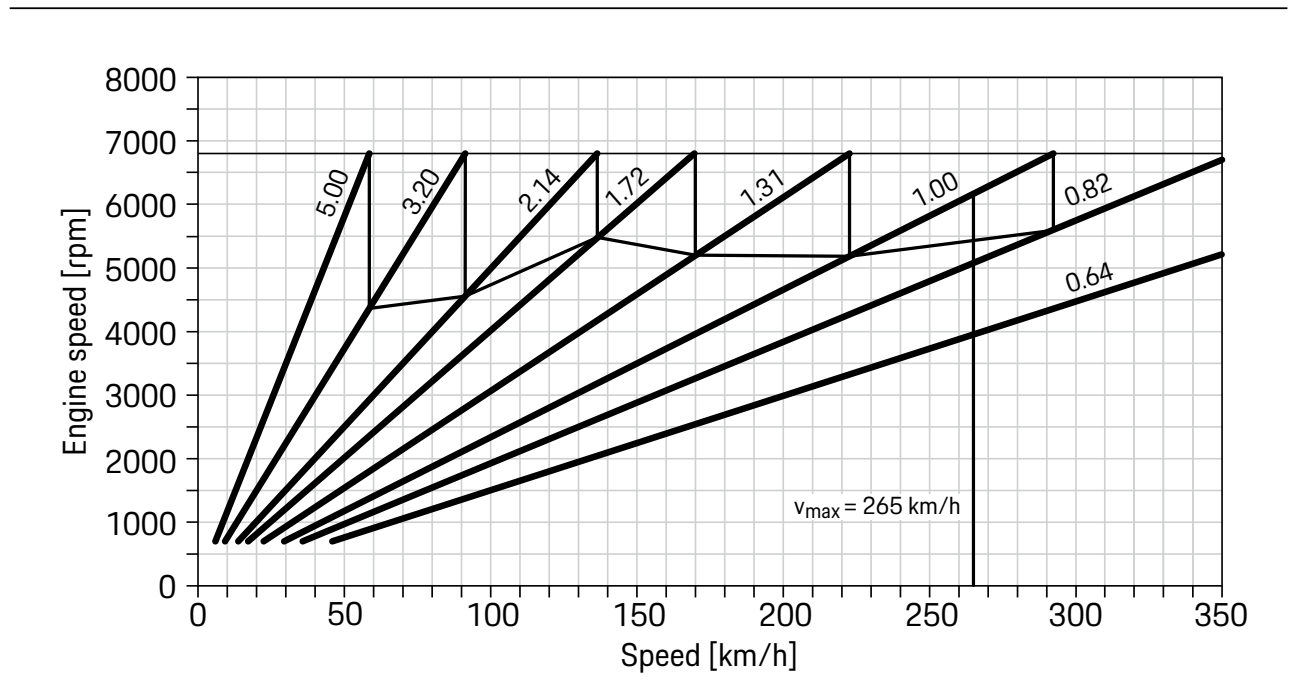

Porsche Cayenne Turbo

Power and torque

Porsche Cayenne Turbo

Eight-speed Tiptronic S