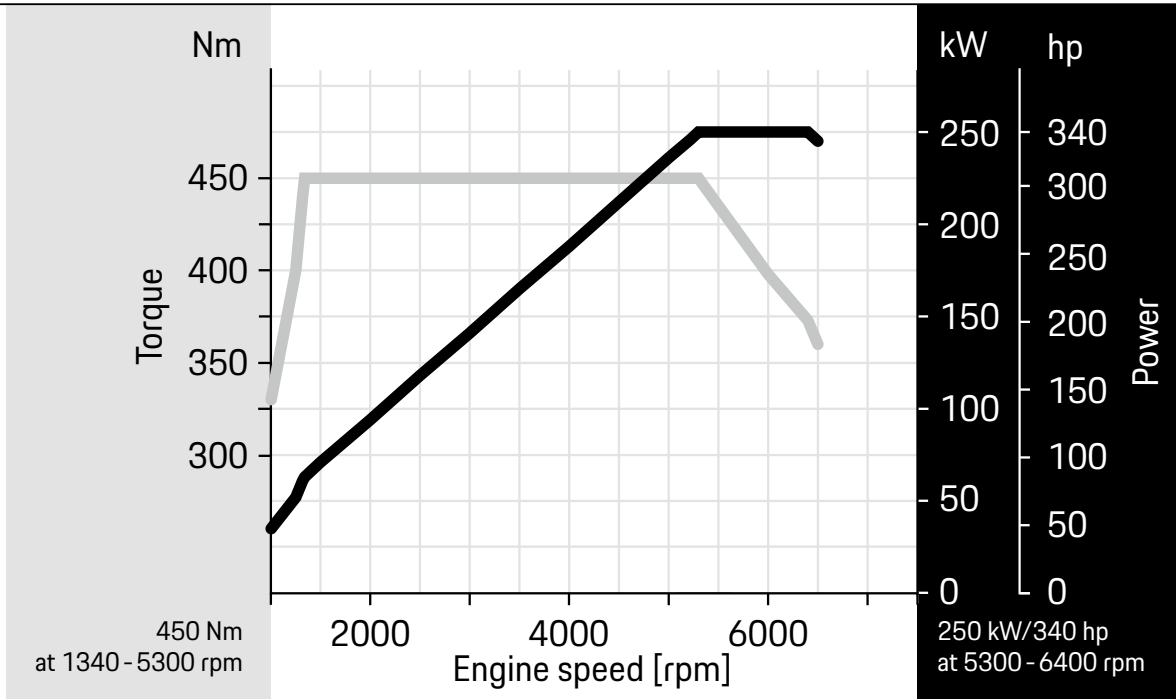

Porsche Cayenne

Power and torque