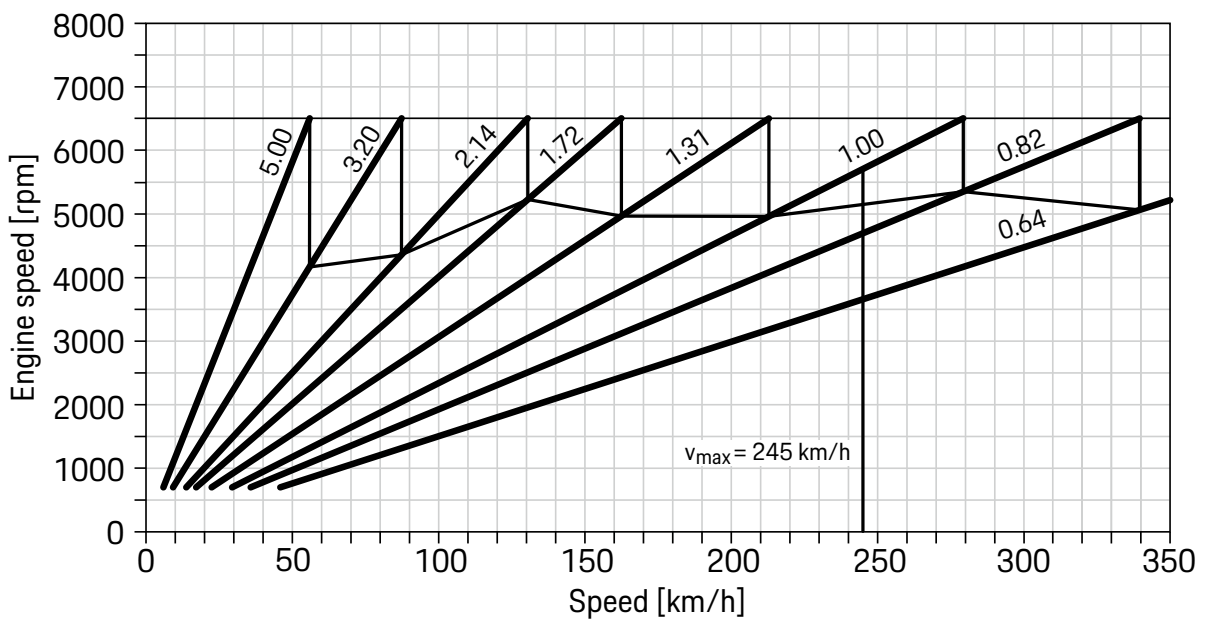

Porsche Cayenne

Eight-speed Tiptronic S