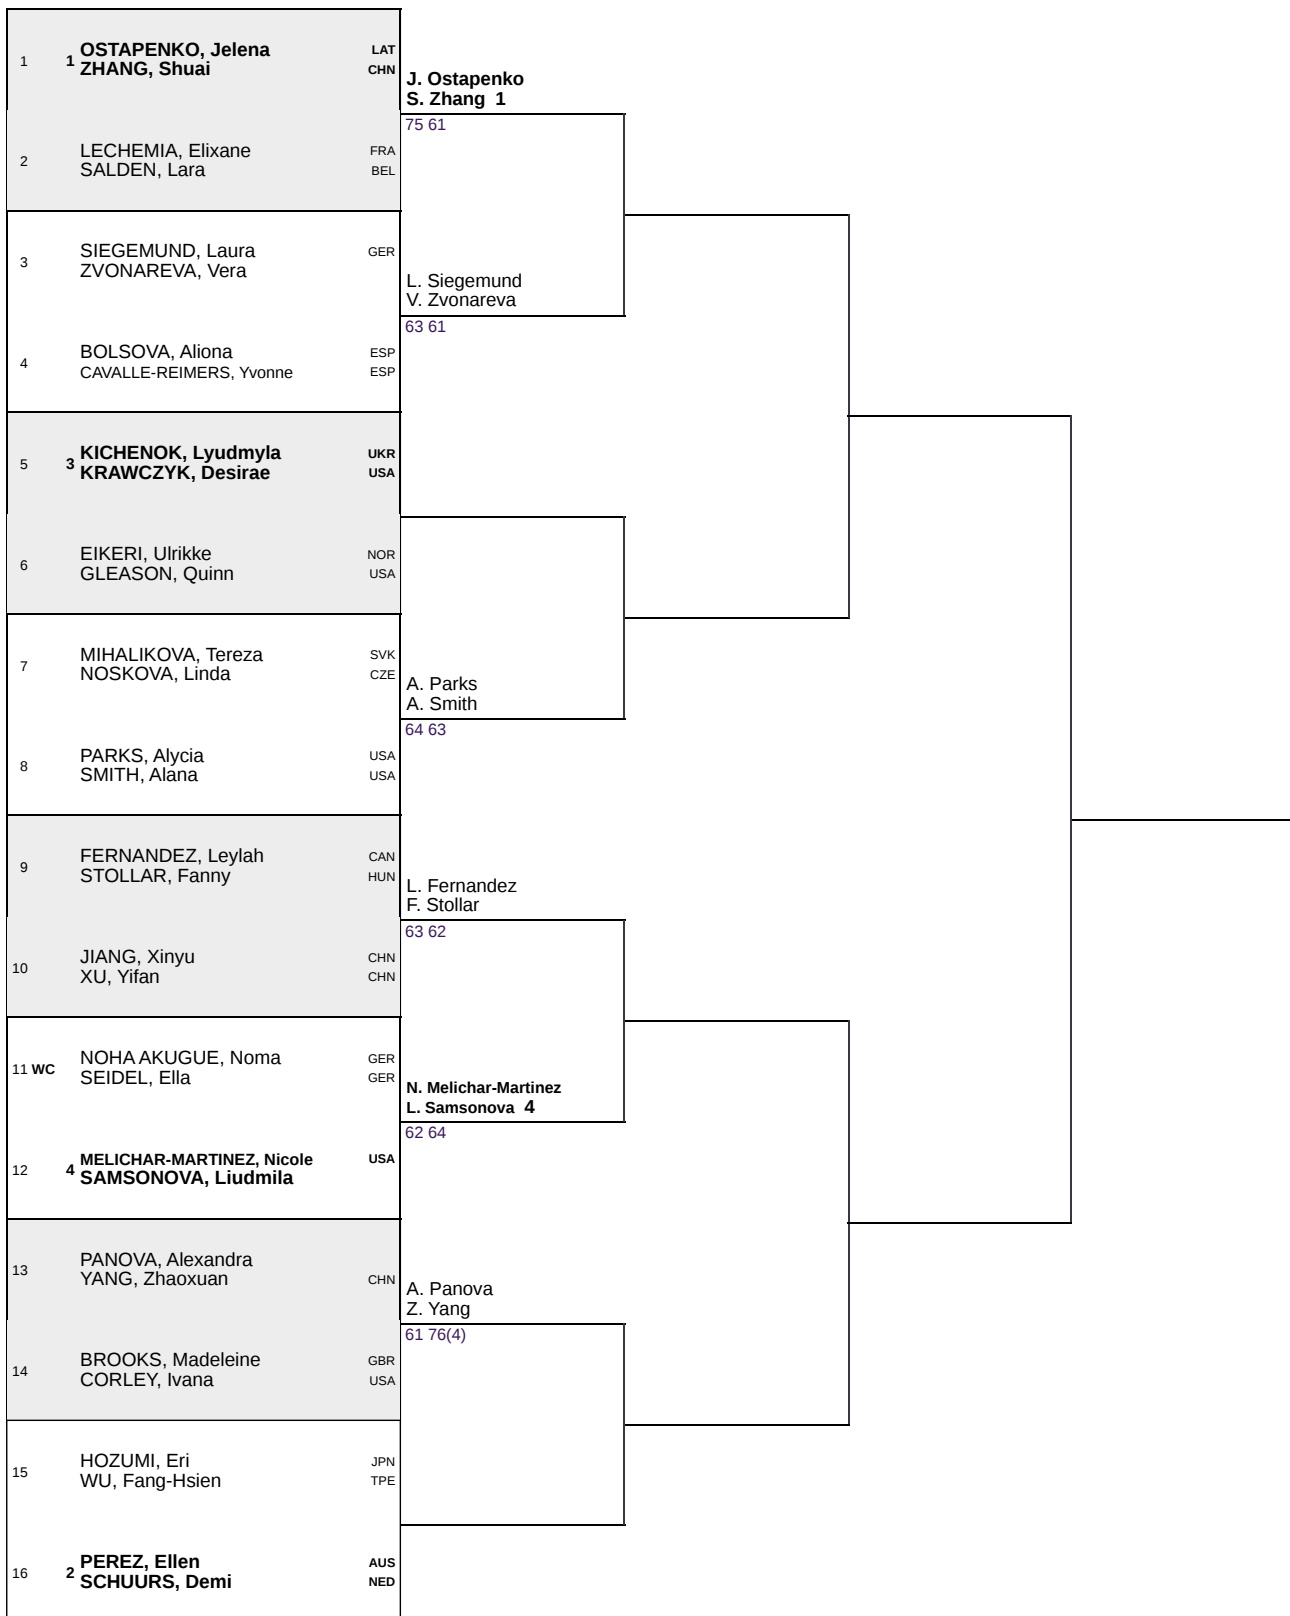

DOUBLES MAIN DRAW

Round of 16	Quarterfinals	Semifinals	Final	Winner
€ 5,910 1 pt	€ 9,700 108 pt	€ 18,890 195 pt	€ 32,520 325 pt	€ 53,510 500 pt

WTA Supervisor

Donna Kelso

Released

14 Apr 2026 8:28 PM

Seeded teams

TEAM	RANK
1. OSTAPENKO, Jelena / ZHANG, Shuai	26
2. PEREZ, Ellen / SCHUURS, Demi	42
3. KICHENOK, Lyudmyla / KRAWCZYK, Desirae	51
4. MELICHAR-MARTINEZ, Nicole / SAMSONOVA, Liudmila	54

Withdrawals

Alternates